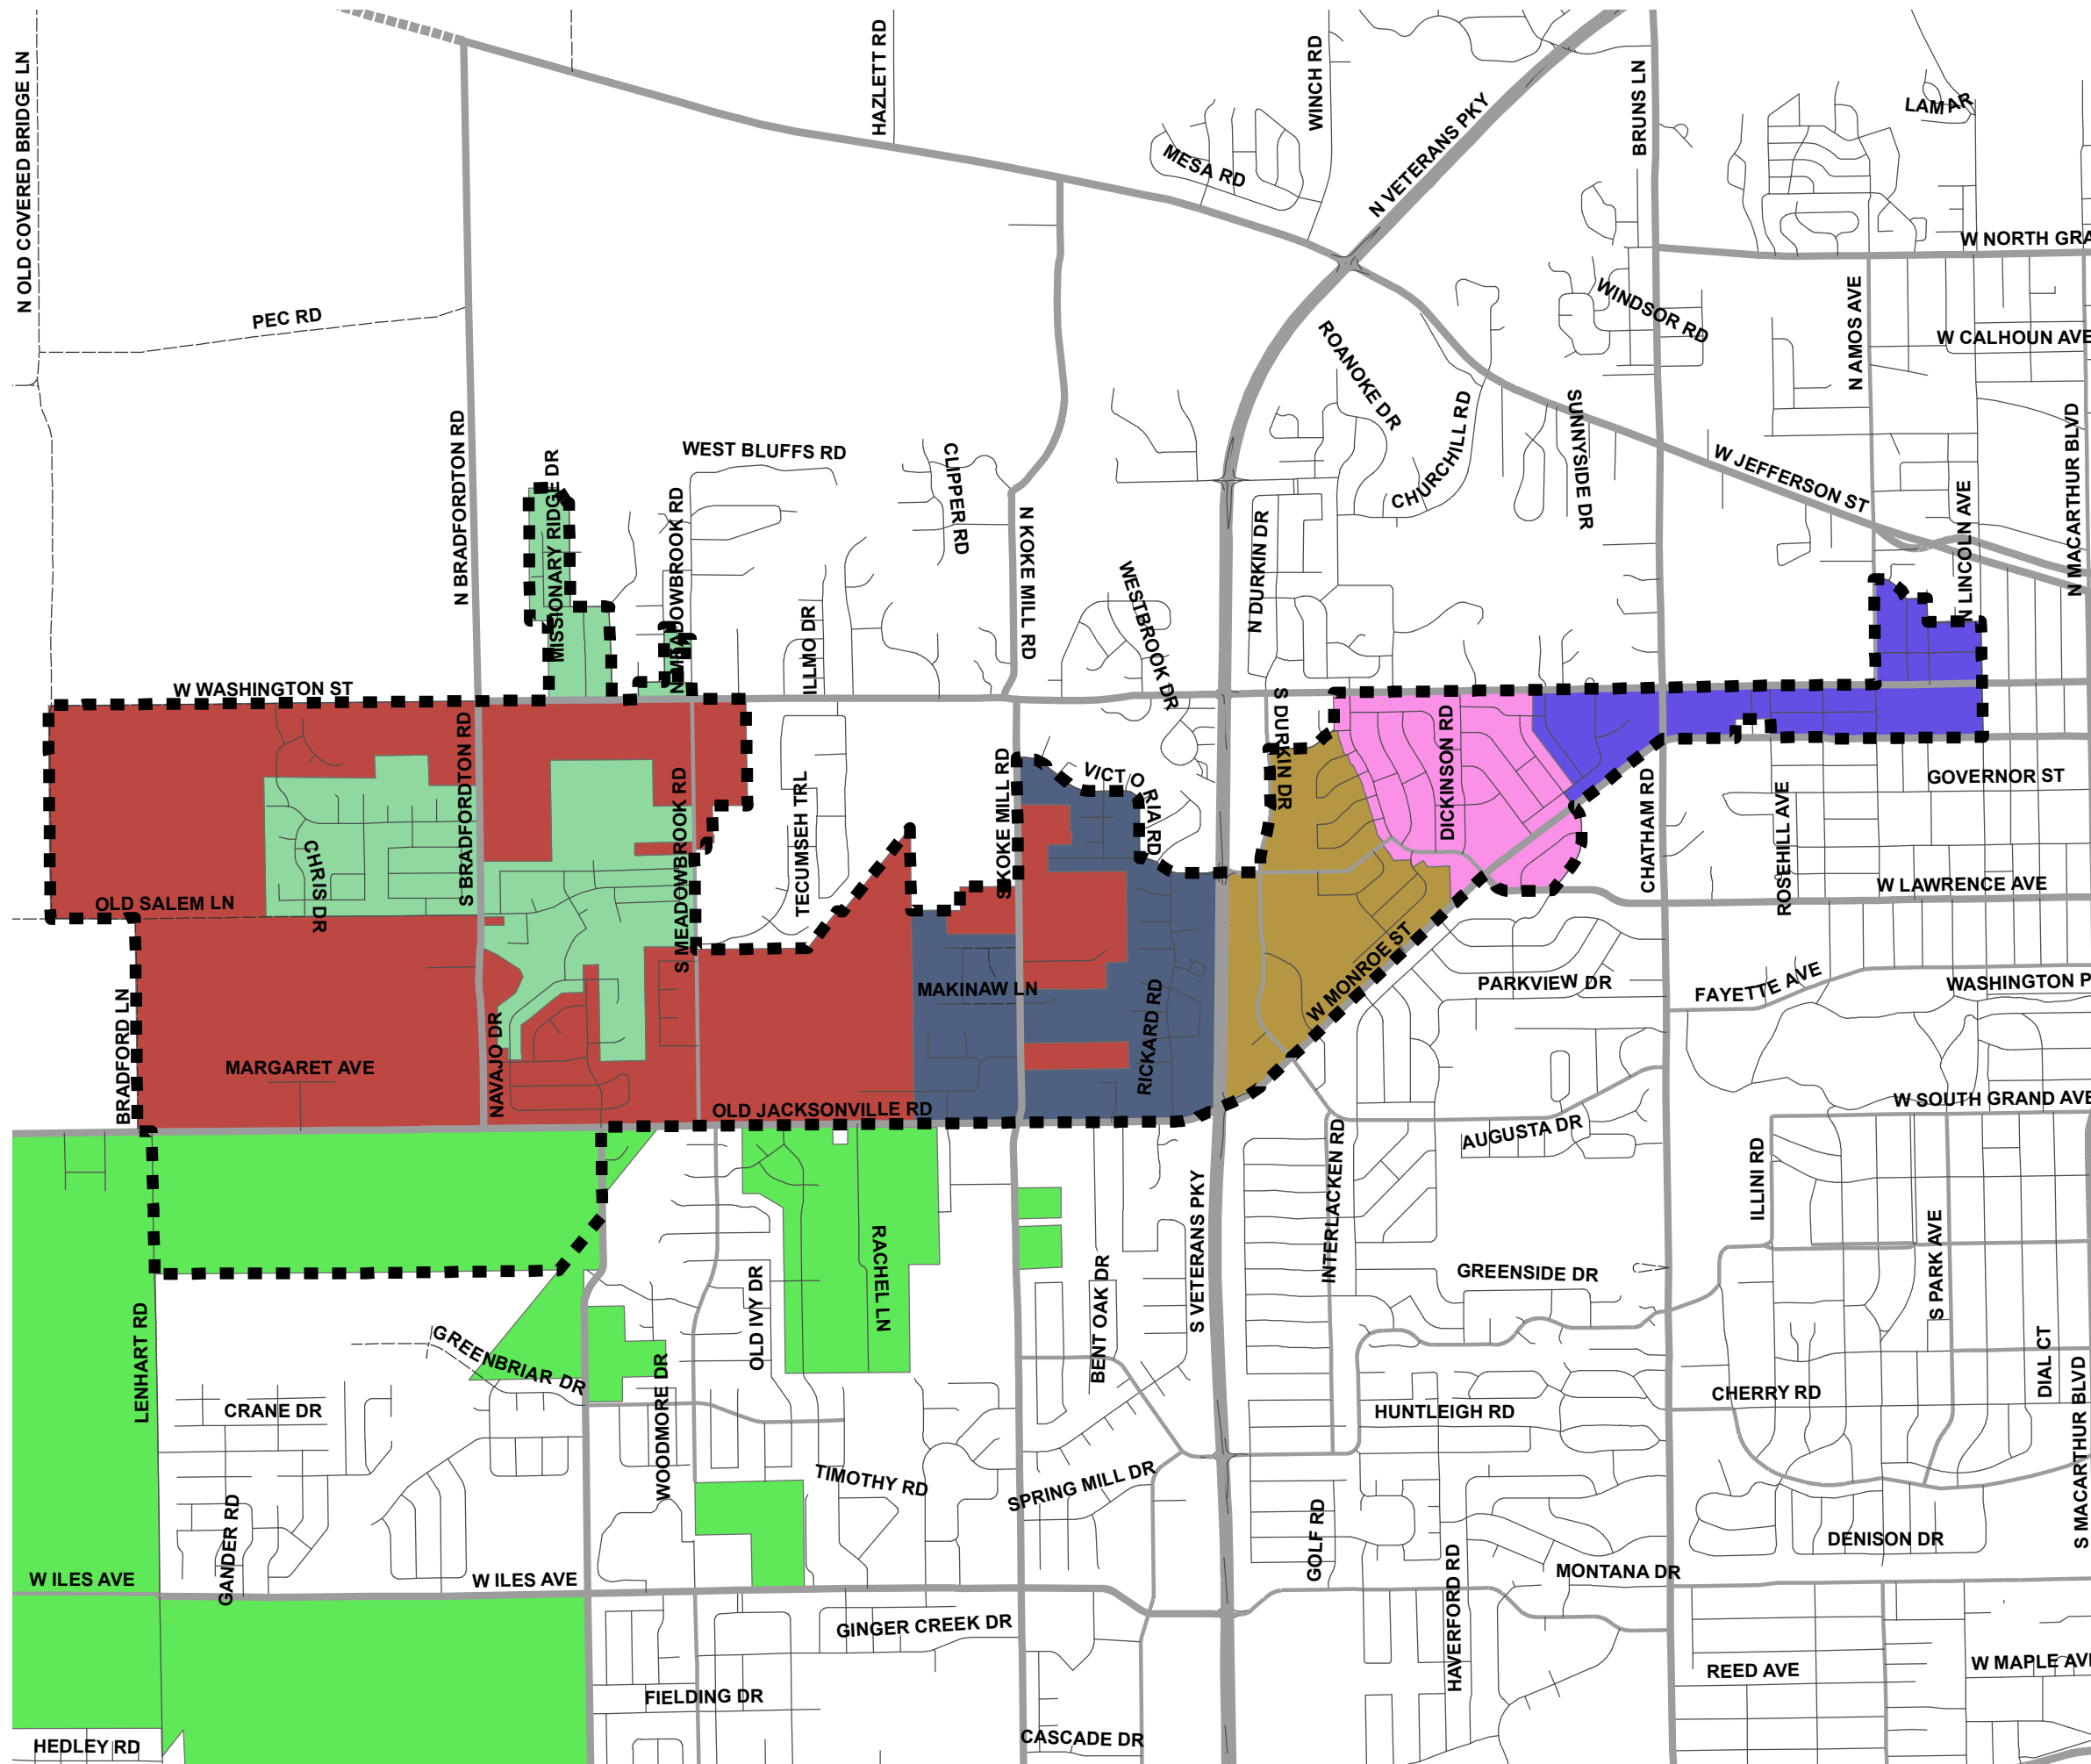

2010 County Board
District 27
October 6, 2011

Legend

Proposed Precincts

-  CP035
-  CP042
-  CP061
-  CP066
-  CP080
-  CU001
-  GA004
-  District Boundary

DRAFT