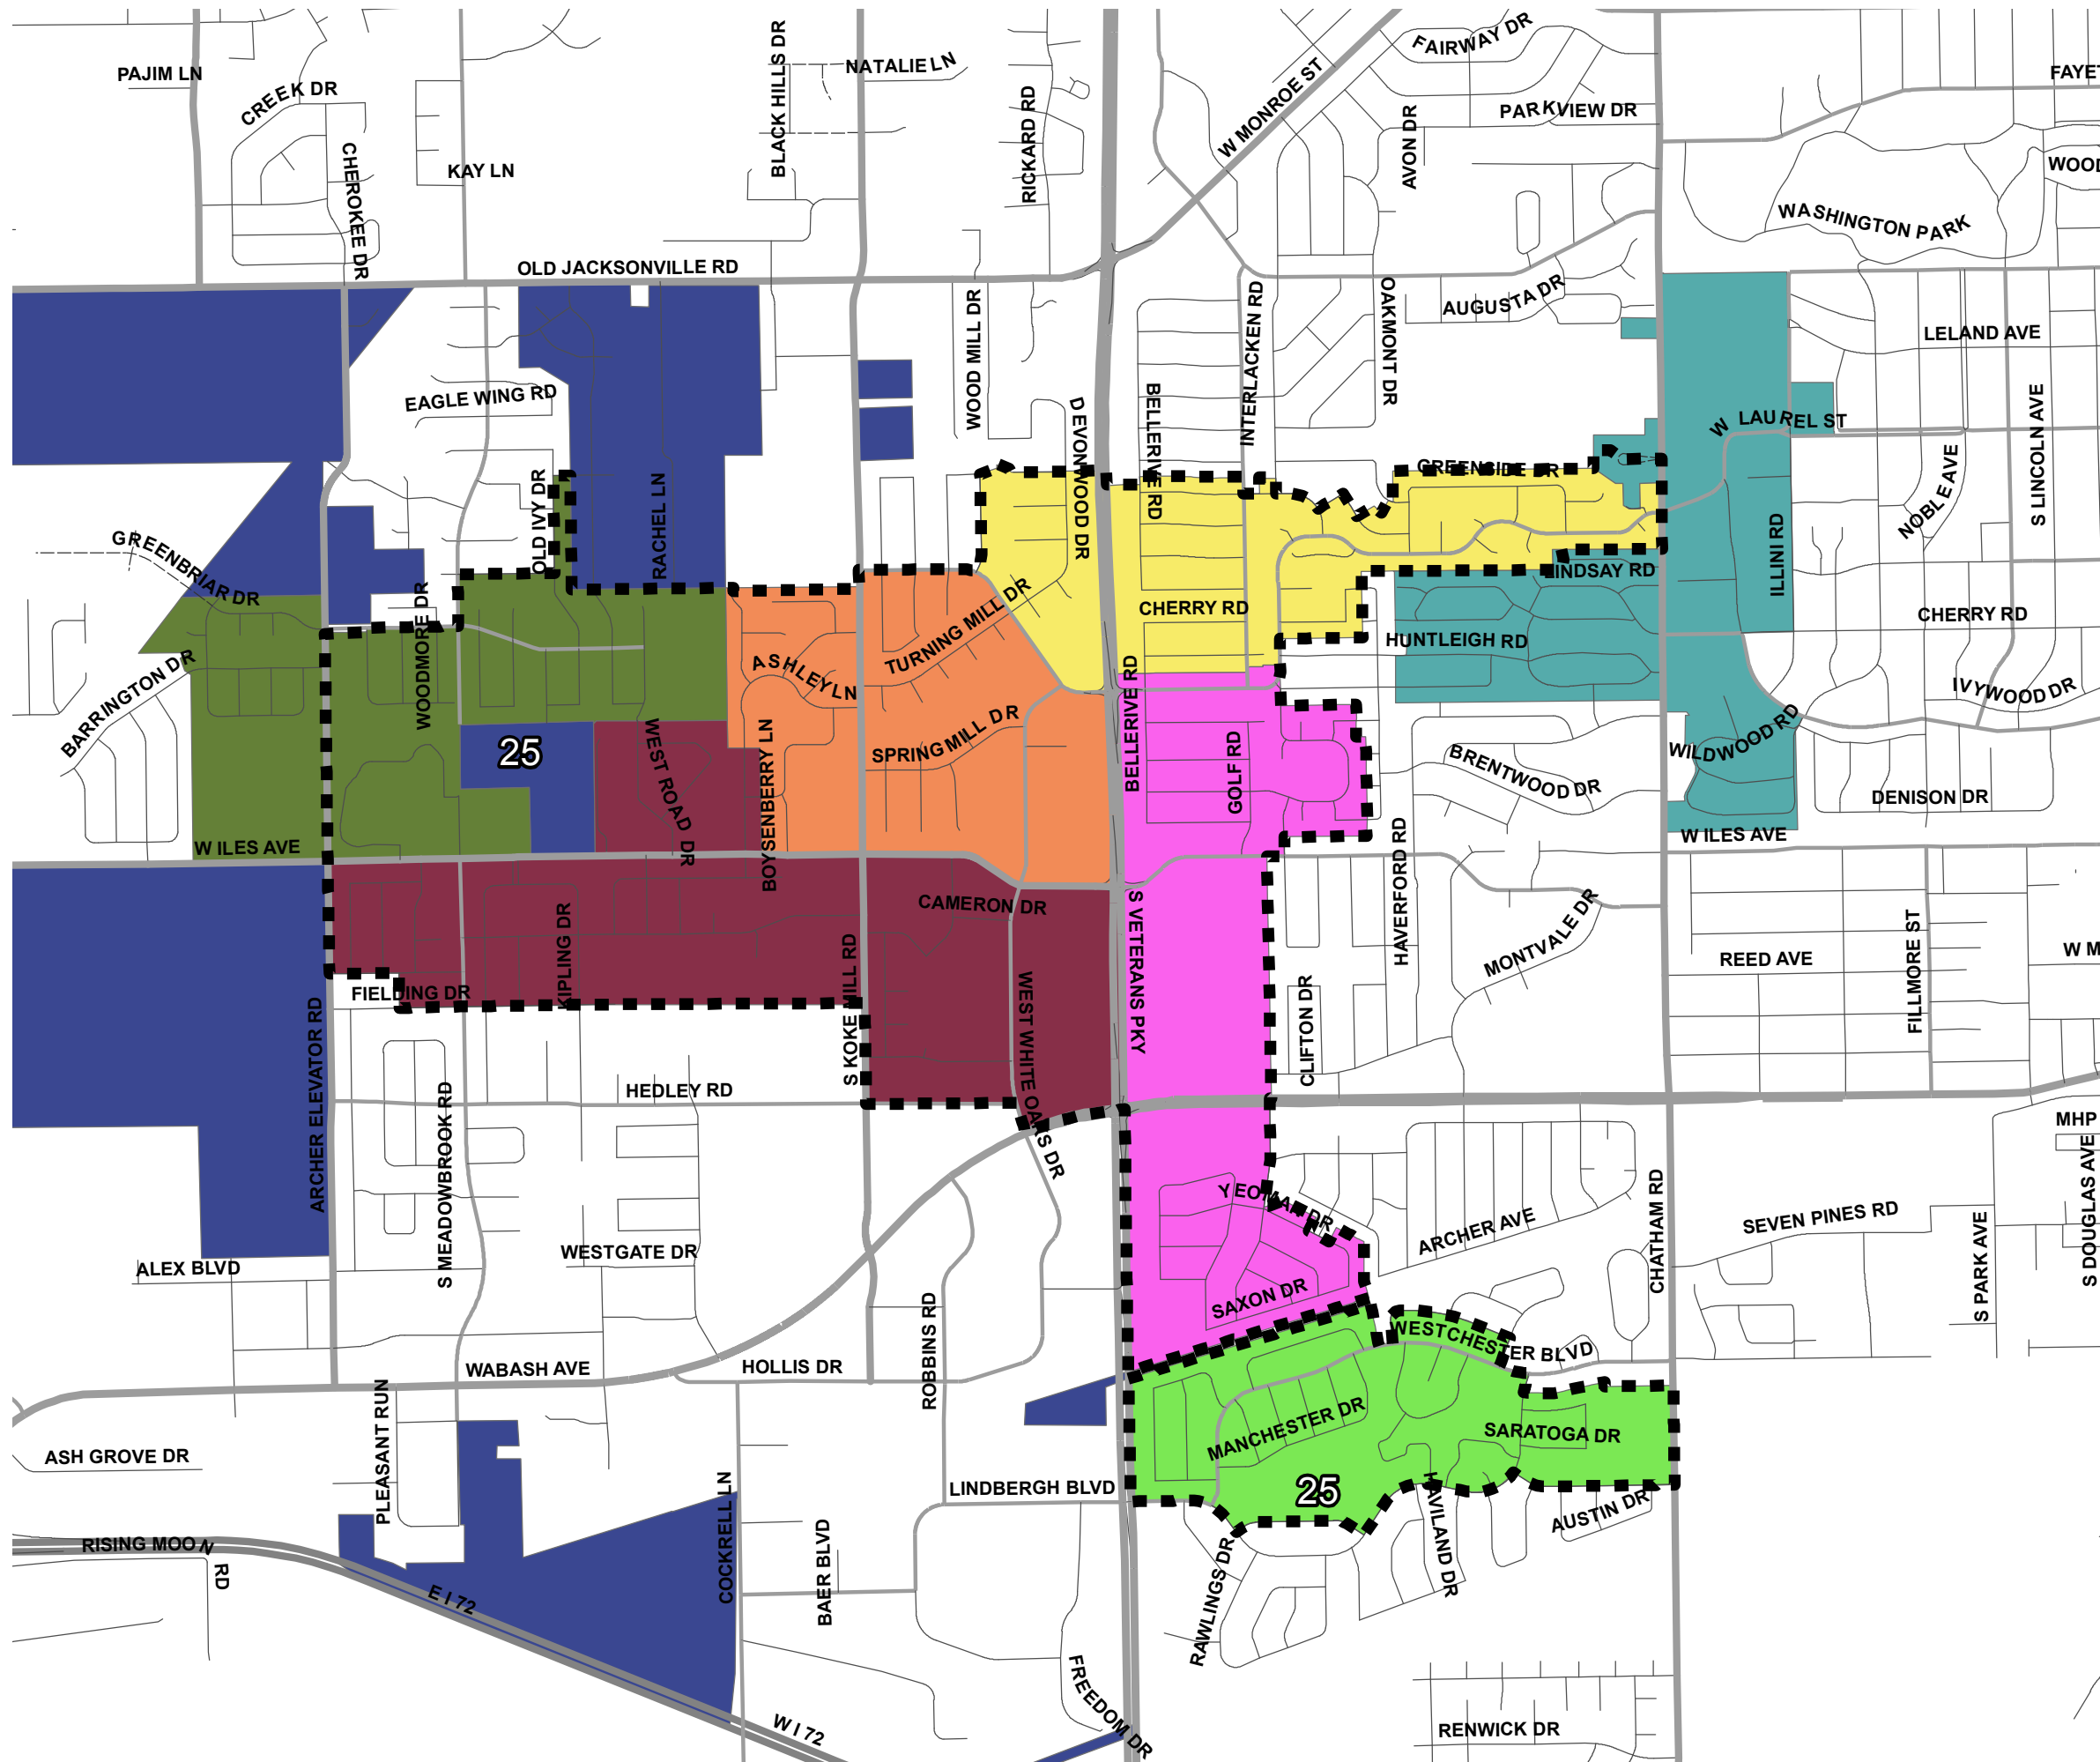

2010 County Board
 District 25
 October 6, 2011

Legend

Proposed Precincts

- CP017
- CP025
- CP052
- CP063
- CP085
- CP100
- CU001
- WD001
- District Boundary

DRAFT