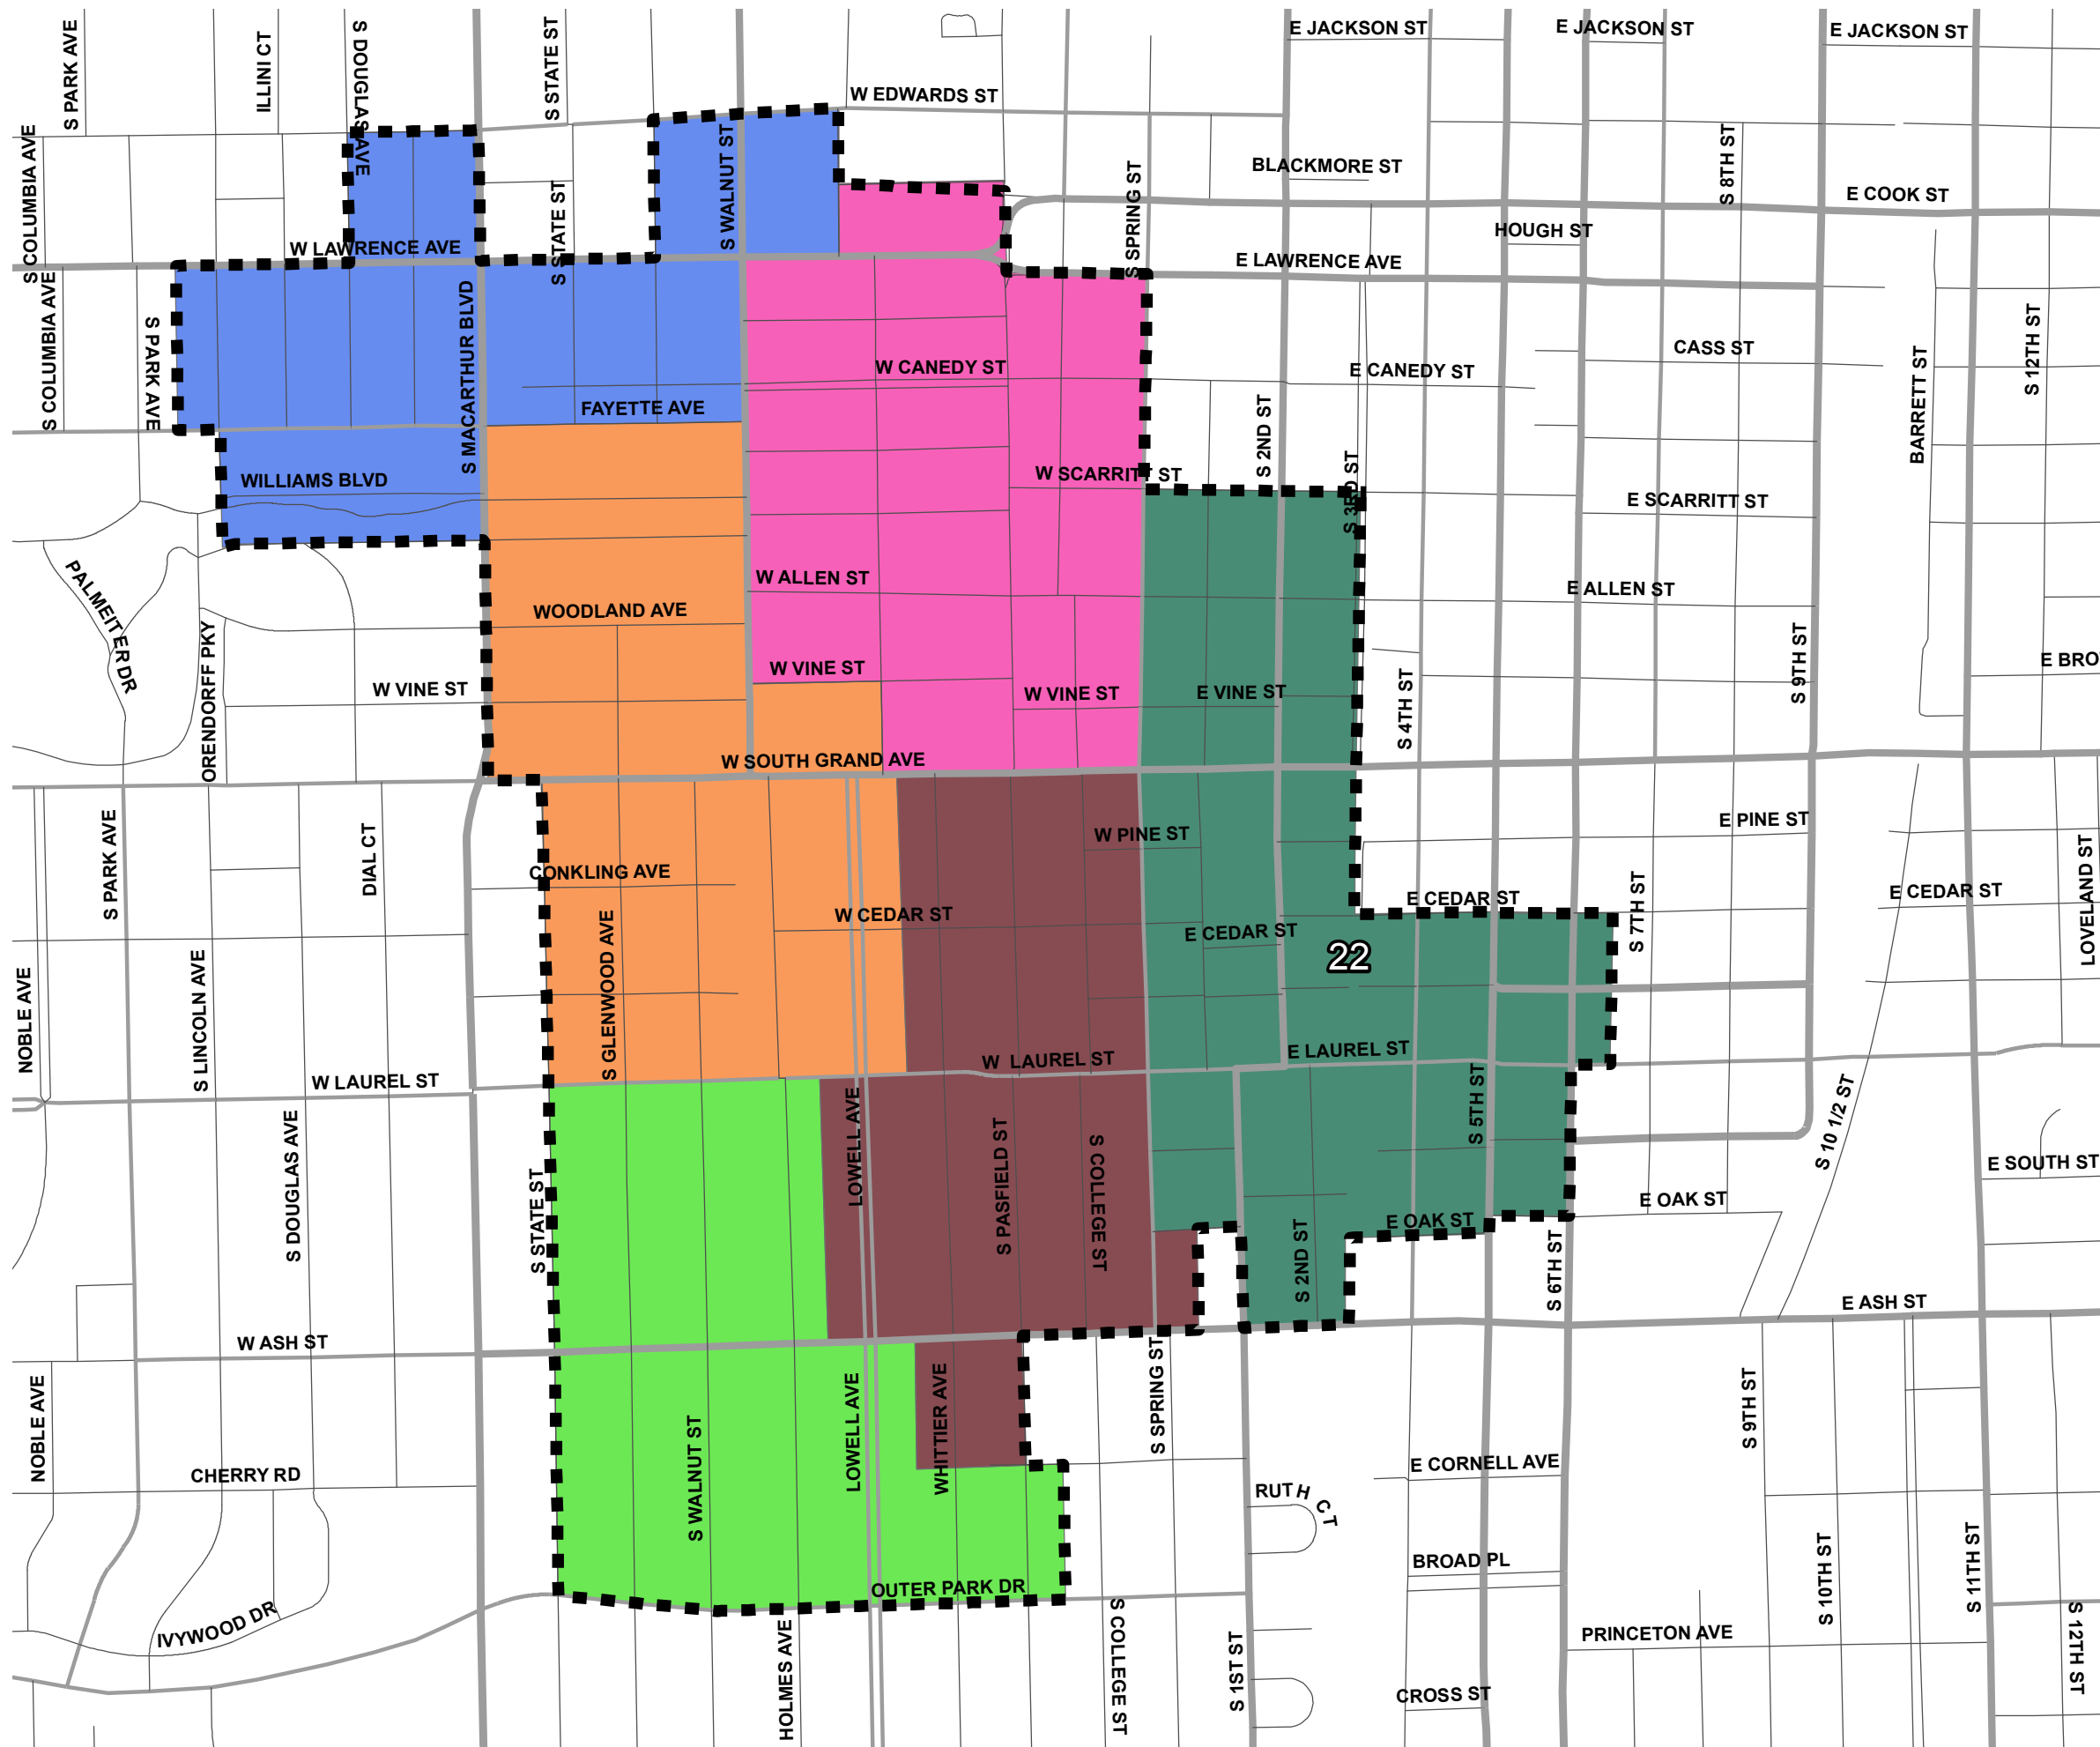

2010 County Board
 District 22
 October 6, 2011

Legend

Proposed Precincts

- CP043
- CP046
- CP050
- CP056
- CP058
- CP096
- District Boundary

DRAFT