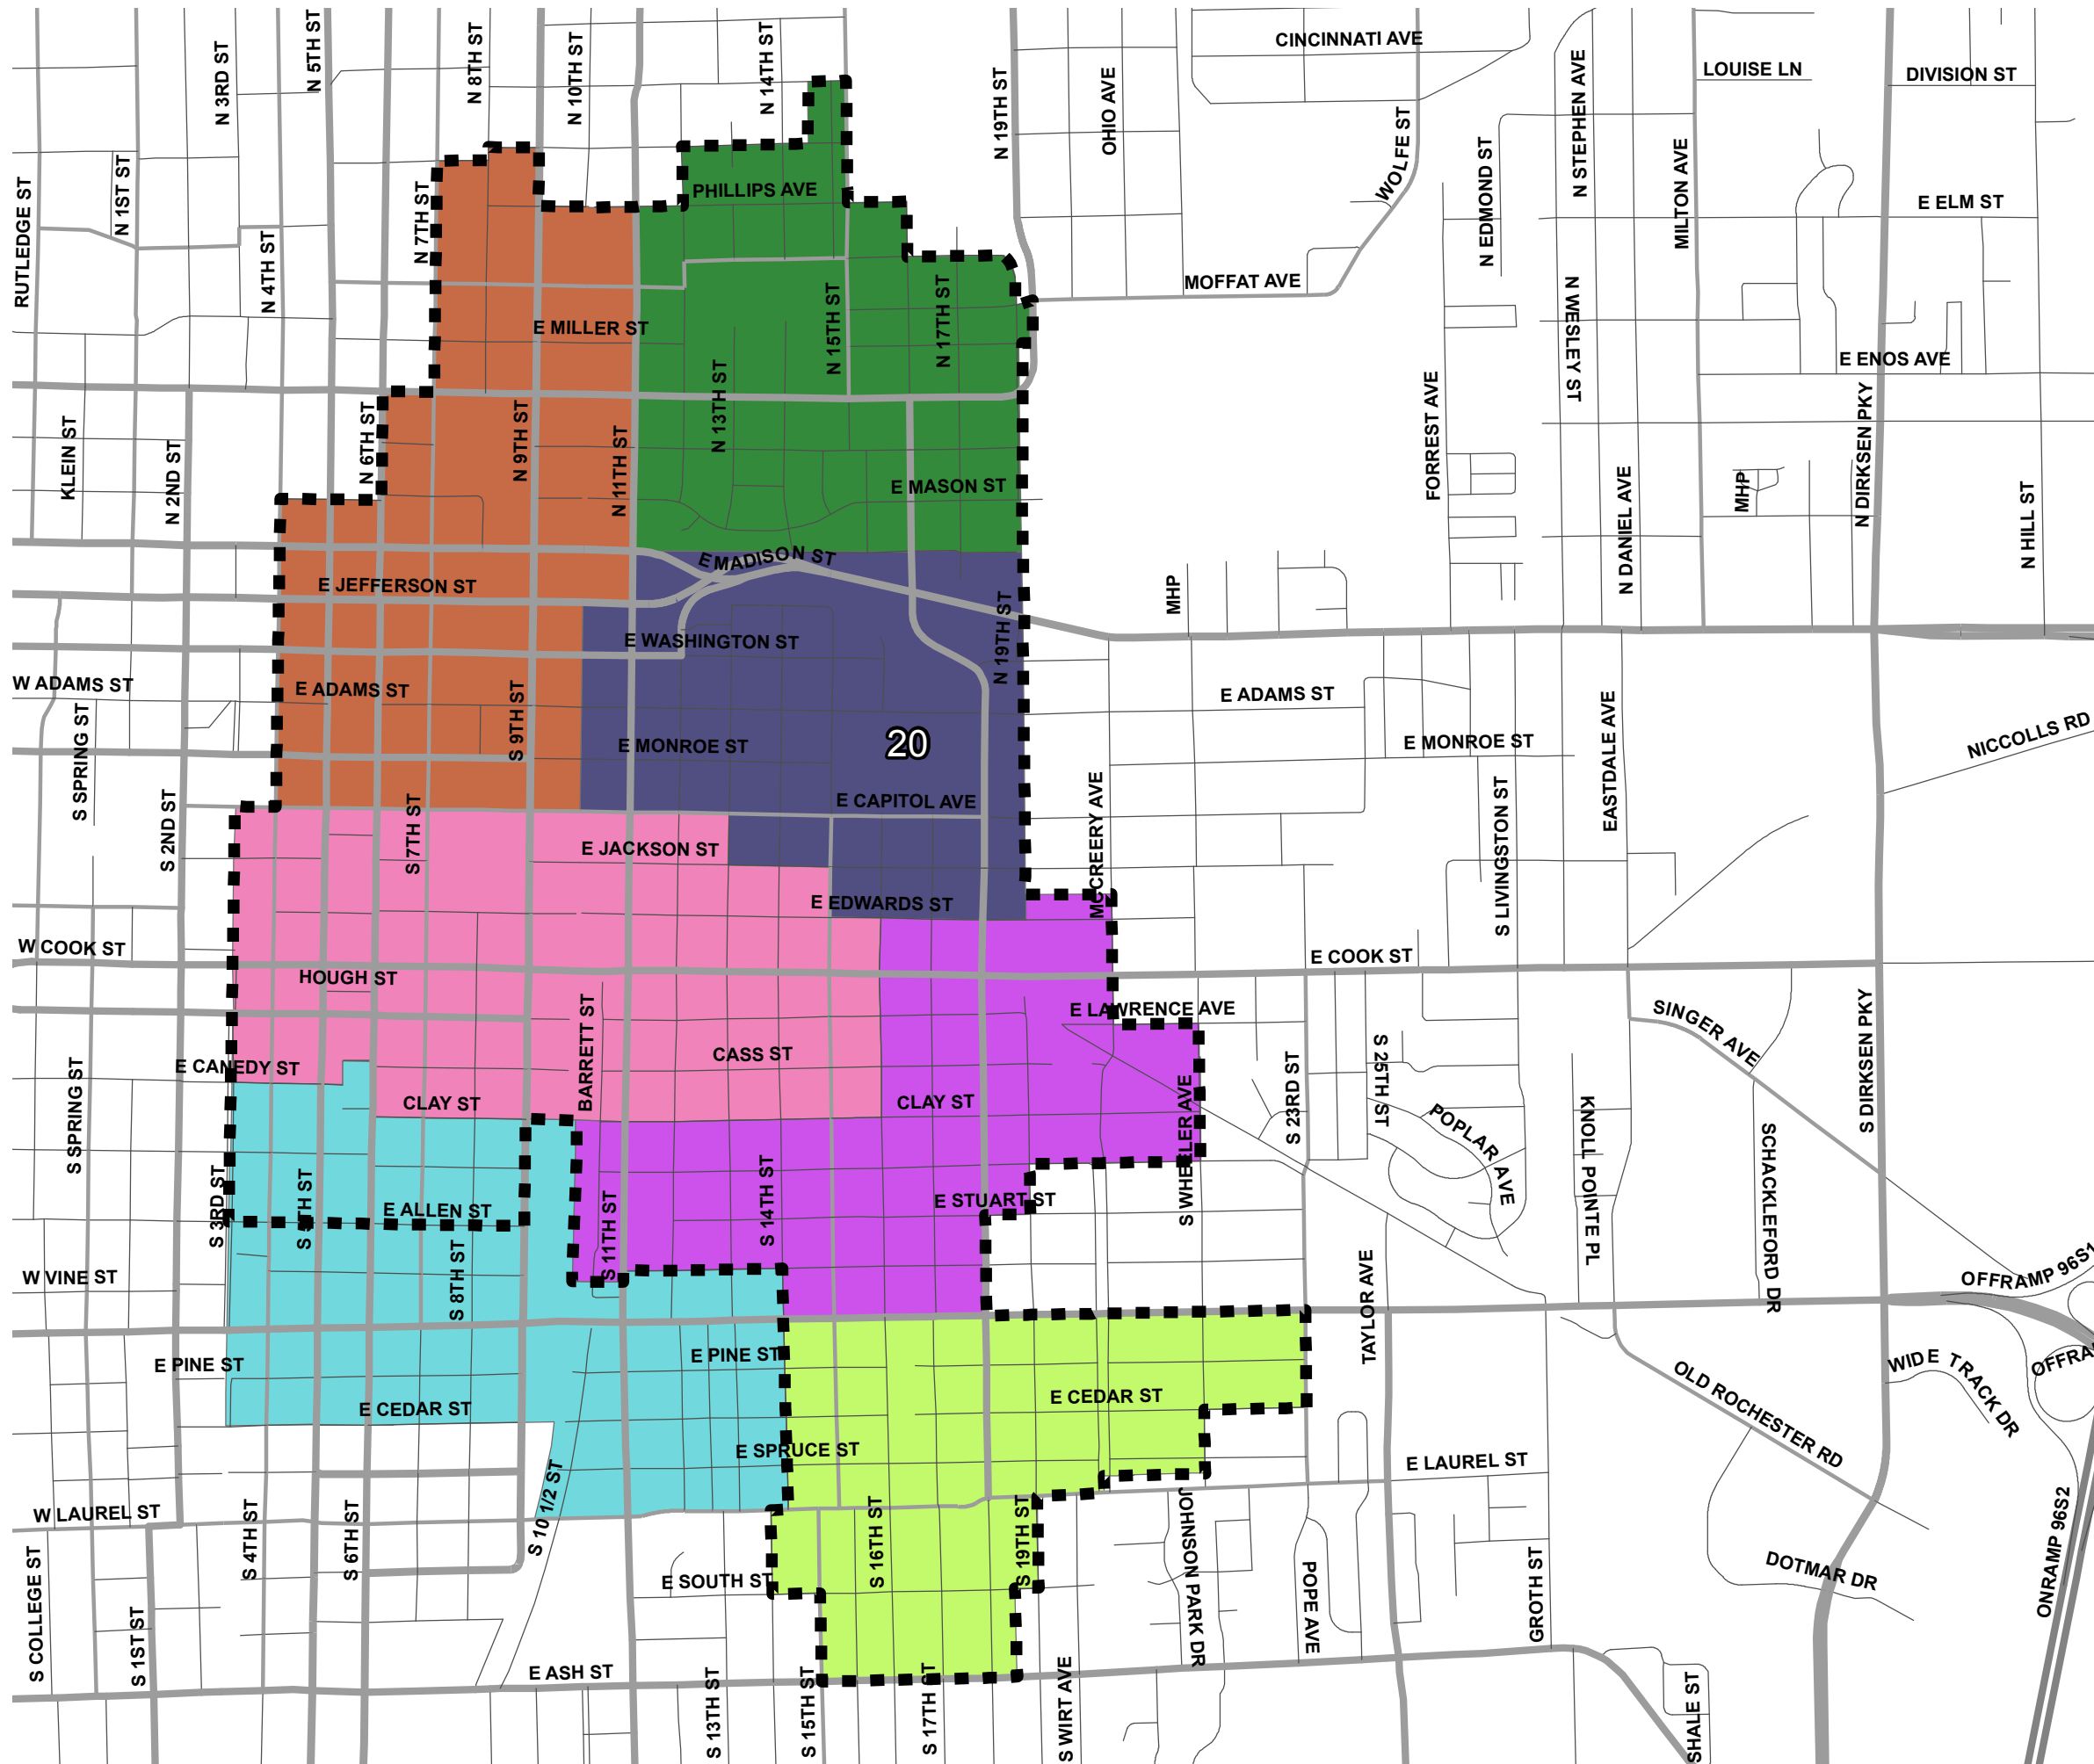

2010 County Board
District 20
October 6, 2011

Legend

Proposed Precincts

-  CP003
-  CP006
-  CP065
-  CP075
-  CP077
-  CP079
-  CP089
-  District Boundary

DRAFT