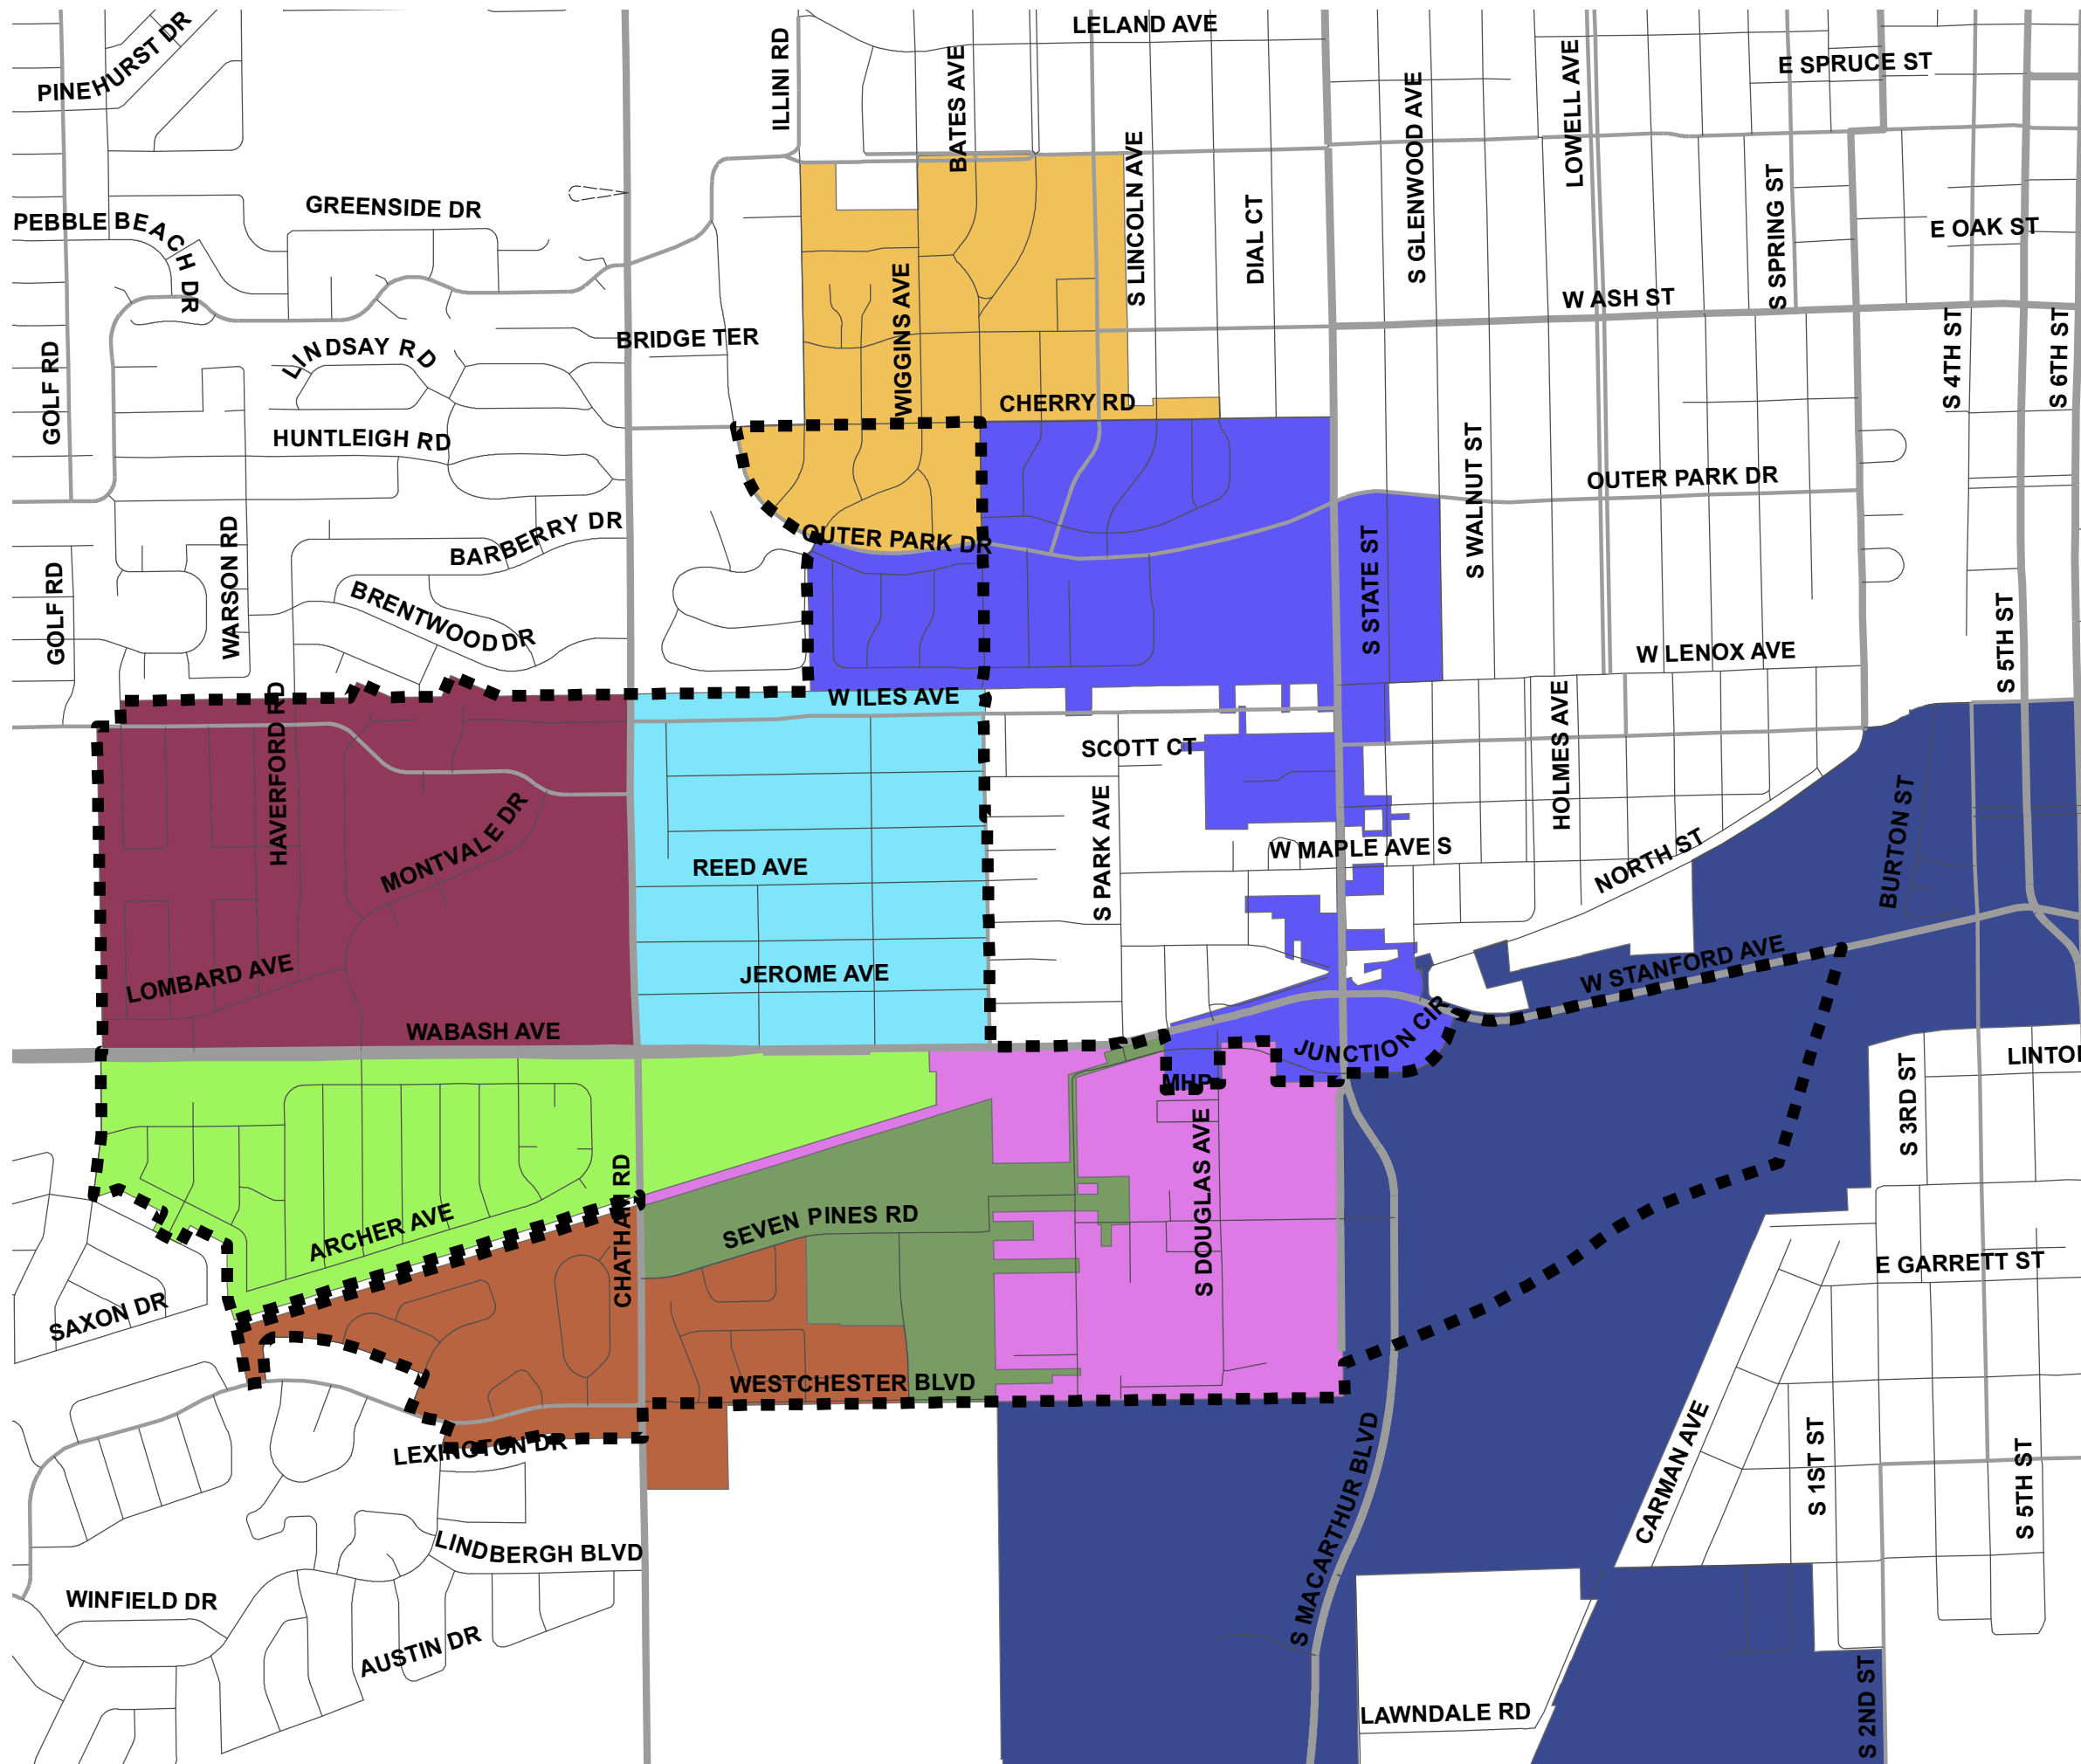

2010 County Board
 District 12
 October 6, 2011

Legend

Proposed Precincts

- CP004
- CP005
- CP028
- CP049
- CP098
- CP103
- WD003
- WD007
- WD013
- District Boundary

DRAFT