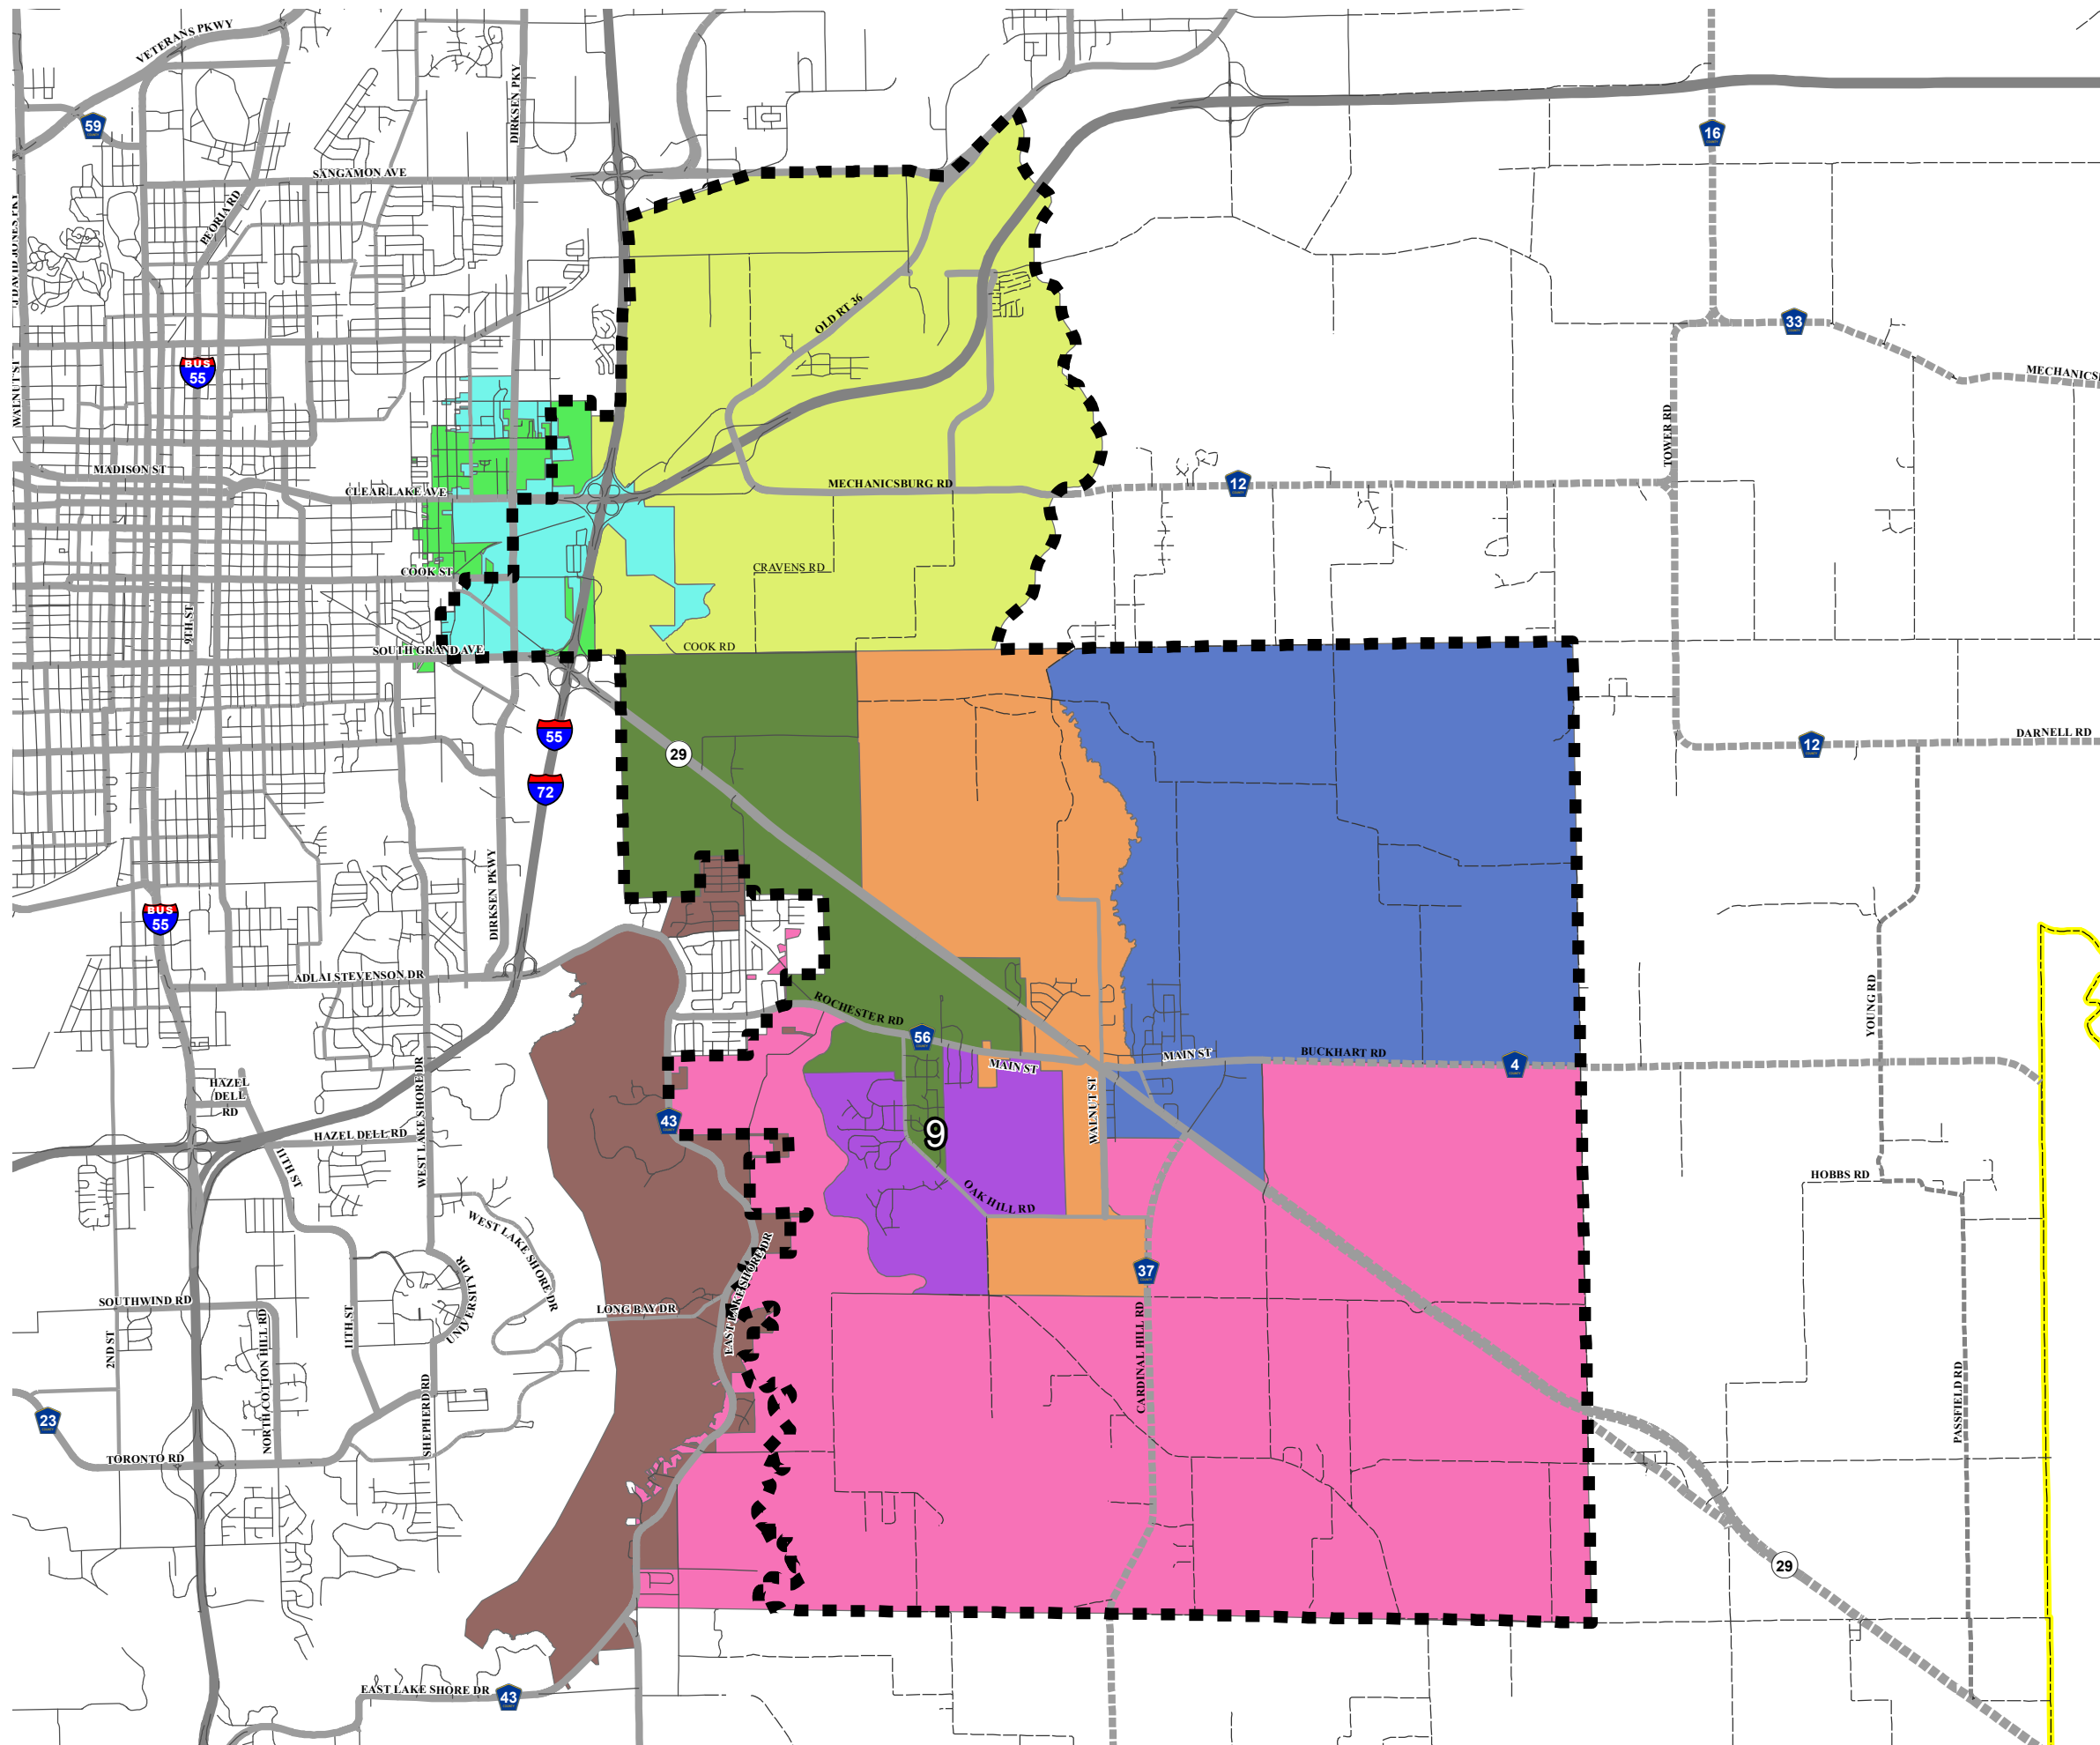

2010 County Board
District 9
October 6, 2011

Legend

Proposed Precincts

-  CL002
-  CP078
-  CP082
-  RO001
-  RO002
-  RO003
-  RO004
-  RO005
-  SP001
-  District Boundary

DRAFT