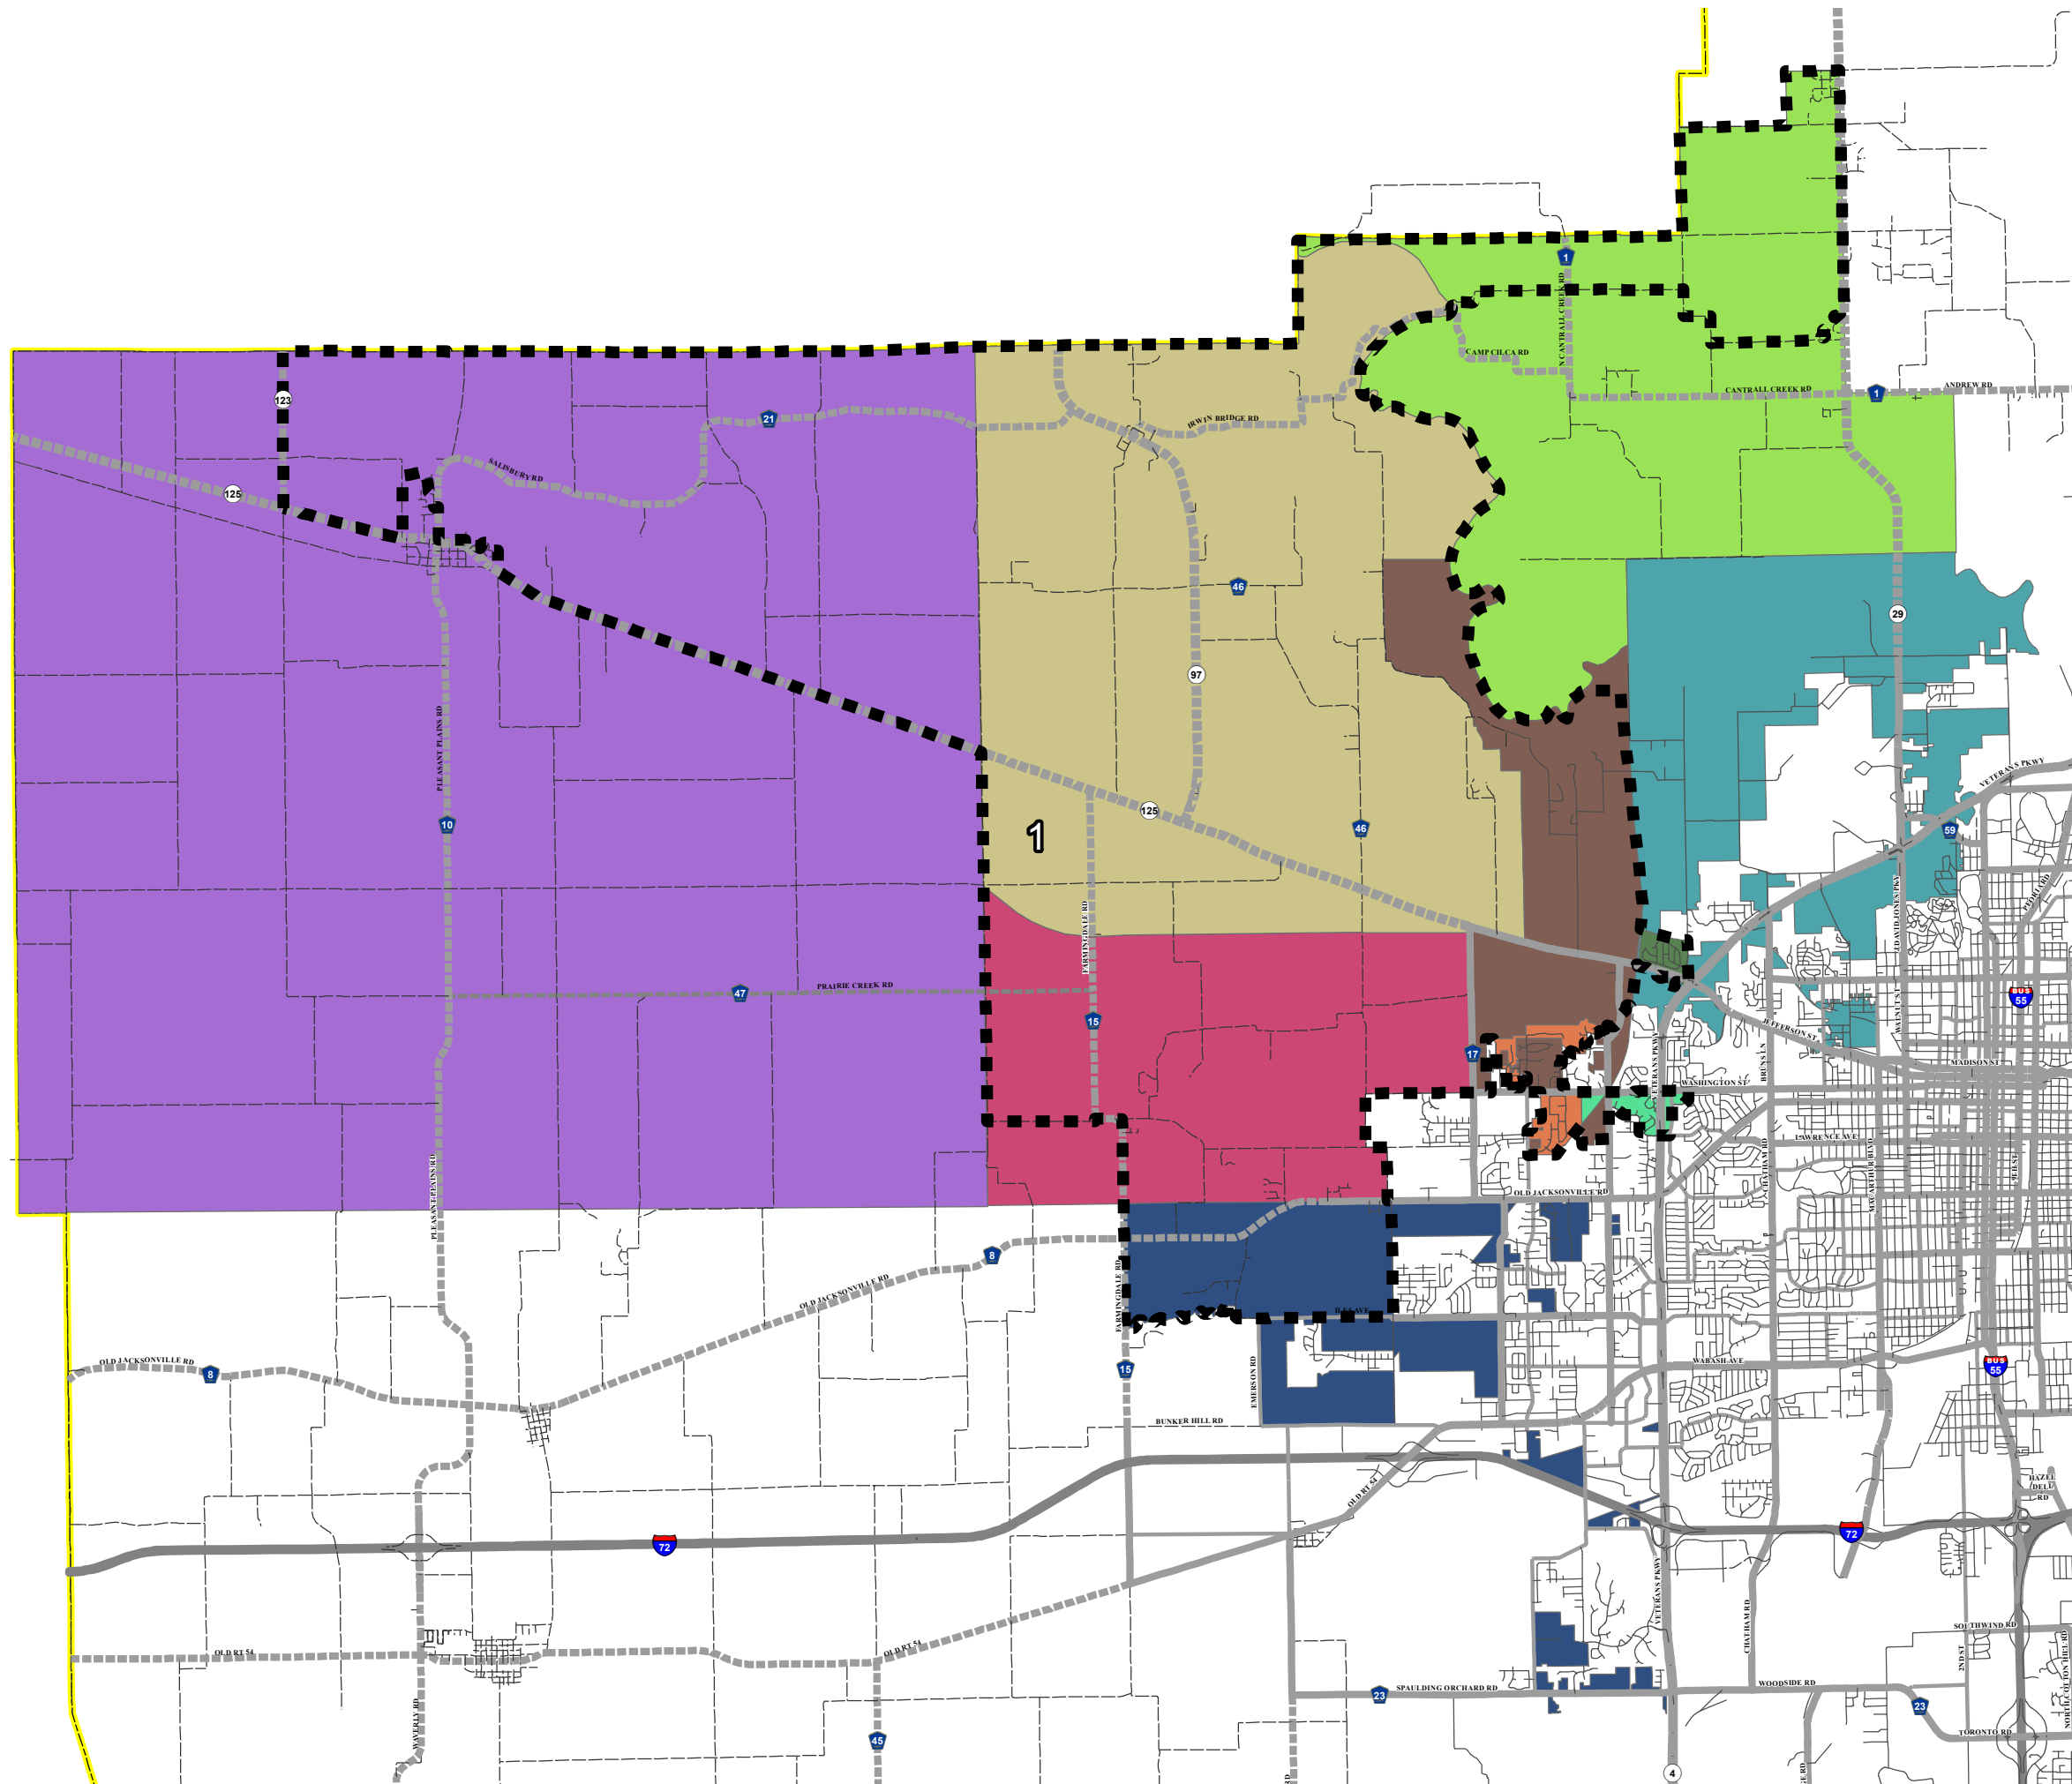

2010 County Board
District 1
October 6, 2011

Legend

Proposed Precincts

-  CA001
-  CP062
-  CP067
-  CP074
-  CU001
-  FC001
-  GA001
-  GA002
-  GA003
-  SP003

 District Boundary

DRAFT